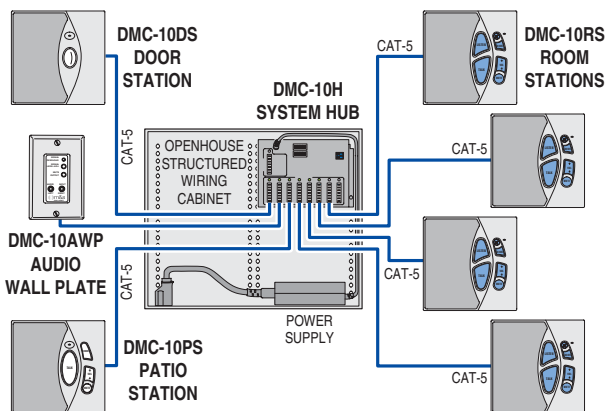

The Model DMC-10 Structured Wiring Intercom System and its accessories provide a wealth of valuable features, both for the installer and for the user.

DMC-10H Intercom System Hub

- ✓ Supports any mix of up to 8 room, patio, or door stations, up to 16 stations using two hubs
- ✓ Connects to stations with standard Cat-5 wiring (up to 500 feet per station)
- ✓ Privacy mute and door release overrides selectable by station
- ✓ 3-amp integral door release station
- ✓ Grid mounts in structured wiring enclosure

DMC-AWP Audio Wall Plate

- ✓ External audio input connection
- ✓ Fits Decora faceplate
- ✓ One pair of color-coded RCA jacks
- ✓ One dry contact mute output mini-jack
- ✓ Fits single-gang J-box

Installation is easy with the use of a standard 110 punchdown tool and CAT-5 wire

Antique Brass

Bright Brass

Satin Nickel

Almond

Black

DMC-10 Accessories and Kits

- DMC-10KIT Four room stations, one door station, one system hub
- DMC-10RFW-4 Four white room station faceplates
- DMC-10RFB-4 Four black room station faceplates
- DMC-10RFA-4 Four almond room station faceplates
- DMC-10PFW-4 Four white patio station faceplates
- DMC-10PFBB-4 Four bright brass patio station faceplates
- DMC-10PFAB-4 Four antique brass patio station faceplates
- DMC-10PFSN-4 Four satin nickel patio station faceplates
- DMC-10DFW-4 Four white door station faceplates
- DMC-10DFBB-4 Four bright brass door station faceplates
- DMC-10DFAB-4 Four antique brass door station faceplates
- DMC-10DFSN-4 Four satin nickel door station faceplates
- DMC-10AWP Audio Input Wall Plate

Note: The DMC-10 intercom system is not compatible with the Model dmc1 master or its accessories.

Distributed by:

Linear

(760) 438-7000
USA & Canada (800) 421-1587 & (800) 392-0123
Toll Free FAX (800) 468-1340
www.linearcorp.com